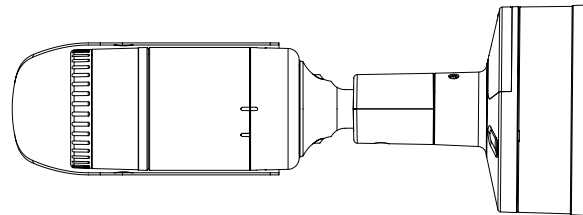

Appearance_XNO-6010R/6020R/8010R/8020R/8030R
Unit : mm [inch]