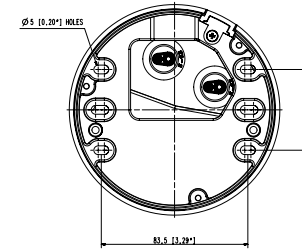

Compatible Accessories (Optional)

SBP-302PM

Video	
Imaging Device	1/1.8" 6MP CMOS
Resolution	2560x1920, 2560x1440, 1920x1080, 1600x1200, 1280x1024, 1280x960, 1280x720, 1024x768, 800x600, 800x448, 720x576, 720x480, 640x480, 640x360, 320x240
Max. Framerate	H.265/H.264 : Max. 30fps/25fps(60Hz/50Hz) MJPEG: Max. 30fps/25fps(60Hz/50Hz)
Min. Illumination	Color: 0.16Lux(F1.6, 1/30sec) B/W: 0Lux(IR LED on)
Video Out	CVBS: 1.0 Vp-p / 75Ω composite, 720x480(N), 720x576(P), for installation USB: Micro USB Type B, 1280x720, for installation
Lens	
Focal Length (Zoom Ratio)	4.6mm fixed focal
Max. Aperture Ratio	F1.6
Angular Field of View	H: 77.9°, V:57.9°, D: 98.7°
Min. Object Distance	0.4m(1.31ft)
Focus Control	Simple focus
Operational	
Camera Title	Displayed up to 85 characters
Day & Night	Auto(ICR)
Backlight Compensation	BLC, HLC, WDR, DWDR, SSSDR
Wide Dynamic Range	120dB
Digital Noise Reduction	SSNR V
Digital Image Stabilization	Support
Defog	Support
Motion Detection	8ea, 8point polygonal zones
Privacy Masking	32ea, polygonal zones - Color: Grey/Green/Red/Blue/Black/White - Mosaic
Gain Control	Low / Middle / High
White Balance	ATW / AWC / Manual / Indoor / Outdoor
LDC	Support
Electronic Shutter Speed	Minimum / Maximum / Anti flicker (2~1/12,000sec)
Video Rotation	Flip, Mirror, Hallway view(90°/270°)
Analytics	Defocus detection, Directional detection, Fog detection, Face detection, Motion detection, Digital auto tracking, Appear/Disappear, Enter/Exit, Loitering, Tampering, Virtual line, Audio detection, Sound classification
Business Intelligence	People counting, Queue management, Heatmap
Alarm I/O	Input 1ea / Output 1ea
Alarm Triggers	Analytics, Network disconnect, Alarm input

Input Voltage	PoE(IEEE802.3af, Class3), 12VDC
Power Consumption	PoE: Max 10.3W 12VDC: Max 9.3W
Mechanical	
Color / Material	Dark grey / Aluminum
Product Dimensions / Weight	Ø70x296mm(Ø2.76"x11.65"), 1220g(2.69 lb)

Appearance_XNO-6010R/6020R/8010R/8020R/8030R
Unit : mm [inch]