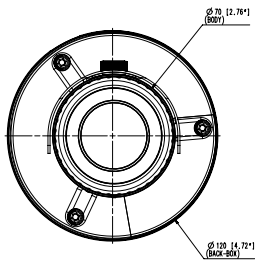

Compatible Accessories (Optional)

SBP-302PM

Video	
Imaging Device	1/1.8" 6MP CMOS
Resolution	2560x1920, 2560x1440, 1920x1080, 1600x1200, 1280x1024, 1280x960, 1280x720, 1024x768, 800x600, 800x448, 720x576, 720x480, 640x480, 640x360, 320x240
Max. Framerate	H.265/H.264 : Max. 30fps/25fps(60Hz/50Hz) MJPEG: Max. 30fps/25fps(60Hz/50Hz)
Min. Illumination	Color: 0.16Lux(F1.6, 1/30sec) B/W: 0Lux(IR LED on)
Video Out	CVBS: 1.0 Vp-p / 75Ω composite, 720x480(N), 720x576(P), for installation USB: Micro USB Type B, 1280x720, for installation
Lens	
Focal Length (Zoom Ratio)	4.6mm fixed focal
Max. Aperture Ratio	F1.6
Angular Field of View	H: 77.9°, V:57.9°, D: 98.7°
Min. Object Distance	0.4m(1.31ft)
Focus Control	Simple focus
Operational	
Camera Title	Displayed up to 85 characters
Day & Night	Auto(ICR)
Backlight Compensation	BLC, HLC, WDR, DWDR, SSSDR
Wide Dynamic Range	120dB
Digital Noise Reduction	SSNR V
Digital Image Stabilization	Support
Defog	Support
Motion Detection	8ea, 8point polygonal zones
Privacy Masking	32ea, polygonal zones - Color: Grey/Green/Red/Blue/Black/White - Mosaic
Gain Control	Low / Middle / High
White Balance	ATW / AWC / Manual / Indoor / Outdoor
LDC	Support
Electronic Shutter Speed	Minimum / Maximum / Anti flicker (2~1/12,000sec)
Video Rotation	Flip, Mirror, Hallway view(90°/270°)
Analytics	Defocus detection, Directional detection, Fog detection, Face detection, Motion detection, Digital auto tracking, Appear/Disappear, Enter/Exit, Loitering, Tampering, Virtual line, Audio detection, Sound classification
Business Intelligence	People counting, Queue management, Heatmap
Alarm I/O	Input 1ea / Output 1ea
Alarm Triggers	Analytics, Network disconnect, Alarm input

Input Voltage	PoE(IEEE802.3af, Class3), 12VDC
Power Consumption	PoE: Max 10.3W 12VDC: Max 9.3W
Mechanical	
Color / Material	Dark grey / Aluminum
Product Dimensions / Weight	Ø70x296mm(Ø2.76"x11.65"), 1220g(2.69 lb)

Appearance_XNO-6010R/6020R/8010R/8020R/8030R
Unit : mm [inch]