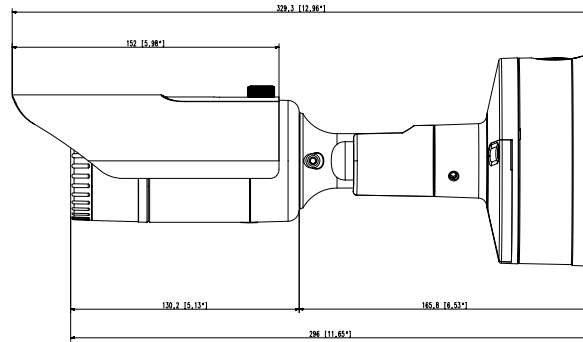

Compatible Accessories (Optional)

SBP-302PM

Video	
Imaging Device	1/1.8" 6MP CMOS
Resolution	2560x1920, 2560x1440, 1920x1080, 1600x1200, 1280x1024, 1280x960, 1280x720, 1024x768, 800x600, 800x448, 720x576, 720x480, 640x480, 640x360, 320x240
Max. Framerate	H.265/H.264 : Max. 30fps/25fps(60Hz/50Hz) MJPEG: Max. 30fps/25fps(60Hz/50Hz)
Min. Illumination	Color: 0.16Lux(F1.6, 1/30sec) B/W: 0Lux(IR LED on)
Video Out	CVBS: 1.0 Vp-p / 75Ω composite, 720x480(N), 720x576(P), for installation USB: Micro USB Type B, 1280x720, for installation
Lens	
Focal Length (Zoom Ratio)	4.6mm fixed focal
Max. Aperture Ratio	F1.6
Angular Field of View	H: 77.9°, V:57.9°, D: 98.7°
Min. Object Distance	0.4m(1.31ft)
Focus Control	Simple focus
Operational	
Camera Title	Displayed up to 85 characters
Day & Night	Auto(ICR)
Backlight Compensation	BLC, HLC, WDR, DWDR, SSSDR
Wide Dynamic Range	120dB
Digital Noise Reduction	SSNR V
Digital Image Stabilization	Support
Defog	Support
Motion Detection	8ea, 8point polygonal zones
Privacy Masking	32ea, polygonal zones - Color: Grey/Green/Red/Blue/Black/White - Mosaic
Gain Control	Low / Middle / High
White Balance	ATW / AWC / Manual / Indoor / Outdoor
LDC	Support
Electronic Shutter Speed	Minimum / Maximum / Anti flicker (2~1/12,000sec)
Video Rotation	Flip, Mirror, Hallway view(90°/270°)
Analytics	Defocus detection, Directional detection, Fog detection, Face detection, Motion detection, Digital auto tracking, Appear/Disappear, Enter/Exit, Loitering, Tampering, Virtual line, Audio detection, Sound classification
Business Intelligence	People counting, Queue management, Heatmap
Alarm I/O	Input 1ea / Output 1ea
Alarm Triggers	Analytics, Network disconnect, Alarm input

Input Voltage	PoE(IEEE802.3af, Class3), 12VDC
Power Consumption	PoE: Max 10.3W 12VDC: Max 9.3W
Mechanical	
Color / Material	Dark grey / Aluminum
Product Dimensions / Weight	Ø70x296mm(Ø2.76"x11.65"), 1220g(2.69 lb)

Appearance_XNO-6010R/6020R/8010R/8020R/8030R
Unit : mm [inch]